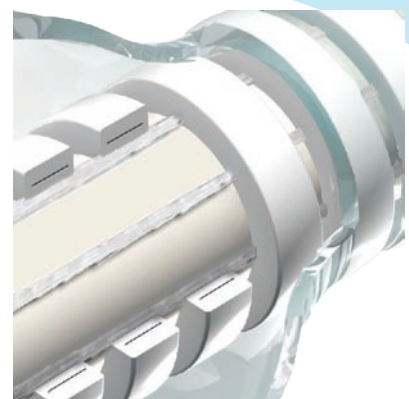

>> Colors: >> Button:

- White
- Aqua
- Chrome
- Gray

>> Shower hose

White or chrome non-kink shower hose. Available in variety of lengths: 1.5 m (5 feet) and 2 m (6.5 feet). Plastic conical nuts are molded in virtually unbreakable ABS plastic. Special protective transparent layer of PVC coats the ribs of the hose so its easier to clean. Fits all standard 1/2" hand held showers.

>> Length:

- 1.5m
- 2m

>> Colors:

- White
- Chrome

>> Faucet handles

Fluted faucet handles for Nautilus® valves are available in variety of colors, shapes and finishes. Fits Nautilus® valves as well as most conventional valves.

>> Shower holder

Conical shower holder attaches to the wall via double-sided adhesive tap and/or screws.

>> Colors:

- White
- Chrome

>> Better by Design:

Light and flexible shower hose. Easy to clean. Will not scratch the bathtub. Corrugated shower hose with PVC inner tube, 8 longitudinal yarns for pull strength and a clear PVC outer cover.

In between the layers a metal strip is wound, which reinforces the hose radially, giving pressure and bending resistance.

Another example of how far we go to satisfy your needs in designing our products.